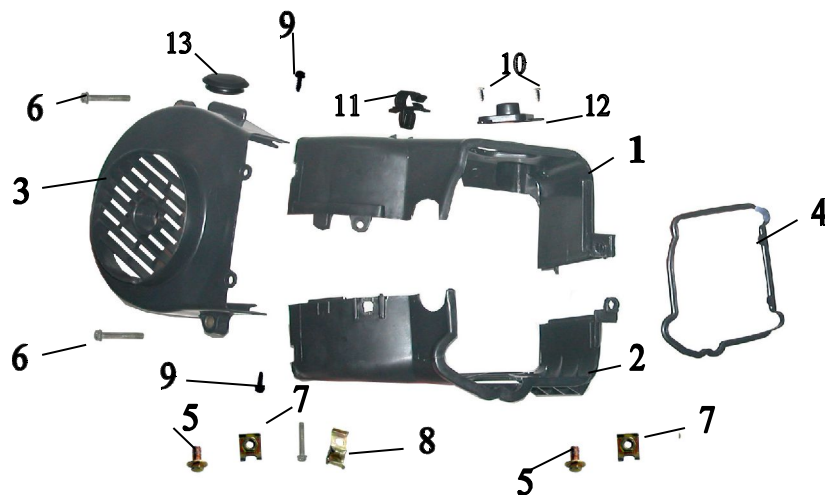

NO 1

Číslo	Položka.	Název	Ks
1	200001	Cover A	1
2	200002	Cover B	1
3	200003	Fan cover	1
4	200004	Ring	1
5	030011	Hexagon bolt M6×12	2
6	190014	Hexagon bolt M6×25	2
7	190013	ClipΦ6	2
8	200005	Lock cord	1
9	010011	Self tapping screw ST4.8×16	2
10	200006	Self tapping screw ST3.8×16	2
11	200007	Clip	1
12	200008		1
13	200009	Plug of fan cover	1

NO 2

No.	Part no.	Description in English	Qty
1	210001	Iron tube	1
2	210002	Paper washer A	1
3	210003	Paper washerB	1
4	210004	Reed valve cap	1
5	210005	Valve in	1
6	210006	Cylinder head	1
7	210007	Cover, cylinder head	1
8	210008	Valve in pipe	1
9	210009	Gasket, cylinder head cover	1
10	210010	Ventilate plate	1
11	210011	Ventilate plate washer	1
12	210012	Self tapping screw ST3.8×8	4
13	210013	Hexagon bolt M6×40	2