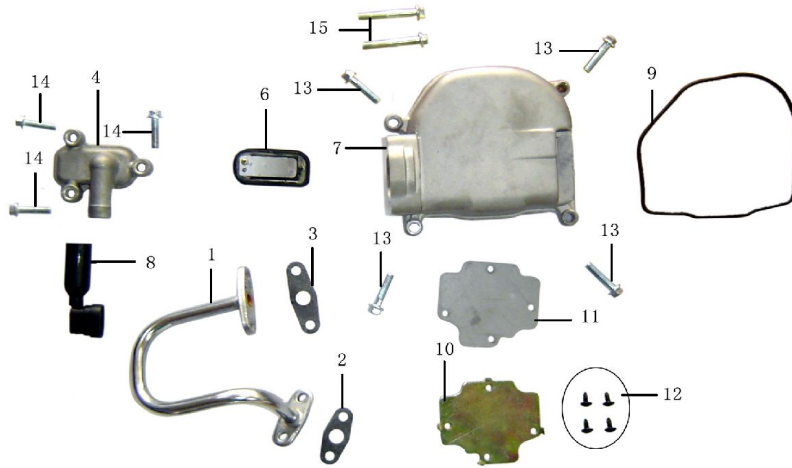

NO 1

Číslo	Položka.	Název	Ks
1	200001	Cover A	1
2	200002	Cover B	1
3	200003	Fan cover	1
4	200004	Ring	1
5	030011	Hexagon bolt M6×12	2
6	190014	Hexagon bolt M6×25	2
7	190013	ClipΦ6	2
8	200005	Lock cord	1
9	010011	Self tapping screw ST4.8×16	2
10	200006	Self tapping screw ST3.8×16	2
11	200007	Clip	1
12	200008		1
13	200009	Plug of fan cover	1

NO 2

No.	Part no.	Description in English	Qty
1	210001	Iron tube	1
2	210002	Paper washer A	1
3	210003	Paper washerB	1
4	210004	Reed valve cap	1
5	210005	Valve in	1
6	210006	Cylinder head	1
7	210007	Cover, cylinder head	1
8	210008	Valve in pipe	1
9	210009	Gasket, cylinder head cover	1
10	210010	Ventilate plate	1
11	210011	Ventilate plate washer	1
12	210012	Self tapping screw ST3.8×8	4
13	210013	Hexagon bolt M6×40	2